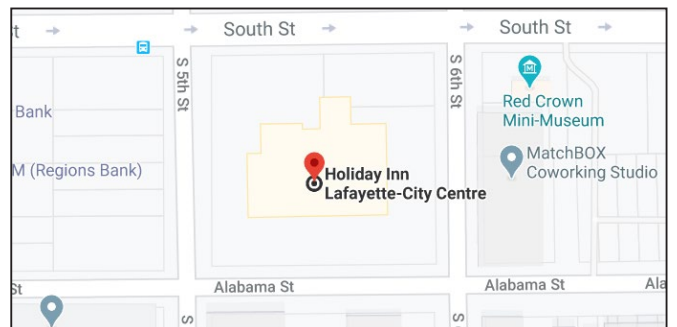

### Holiday Inn Lafayette-City Centre

515 South St, Lafayette, IN 47901  
 Stop Location: West Side of Hotel on 5th Street

### Courtyard by Marriott Lafayette

150 Fairington Ave, Lafayette, IN 47905  
 Stop Location: Just South of the Main Entrance

### Hampton Inn & Suites

3941 South St, Lafayette, IN 47905

### Drury Inn & Suites Lafayette, IN

4110 South Street, Lafayette, IN 47905

Hampton Inn & Hilton in West Lafayette

Holiday Inn Lafayette-City Centre

Courtyard by Marriott in Lafayette

Hampton Inn & Suites in Lafayette