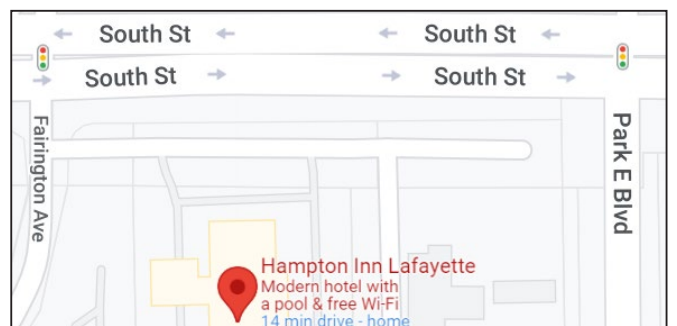

### Hampton Inn & Suites West Lafayette

160 Tapawingo Dr, West Lafayette, IN 47906  
 Stop Location: Just East of the Main Entrance

### Holiday Inn Lafayette-City Centre

515 South St, Lafayette, IN 47901  
 Stop Location: West Side of Hotel on 5th Street

### Courtyard by Marriott Lafayette

150 Fairington Ave, Lafayette, IN 47905  
 Stop Location: Just South of the Main Entrance

### Drury Inn & Suites Lafayette, IN

4110 South Street, Lafayette, IN 47905

Hampton Inn & Hilton in West Lafayette

Holiday Inn Lafayette-City Centre

Courtyard by Marriott in Lafayette

Hampton Inn & Suites in Lafayette