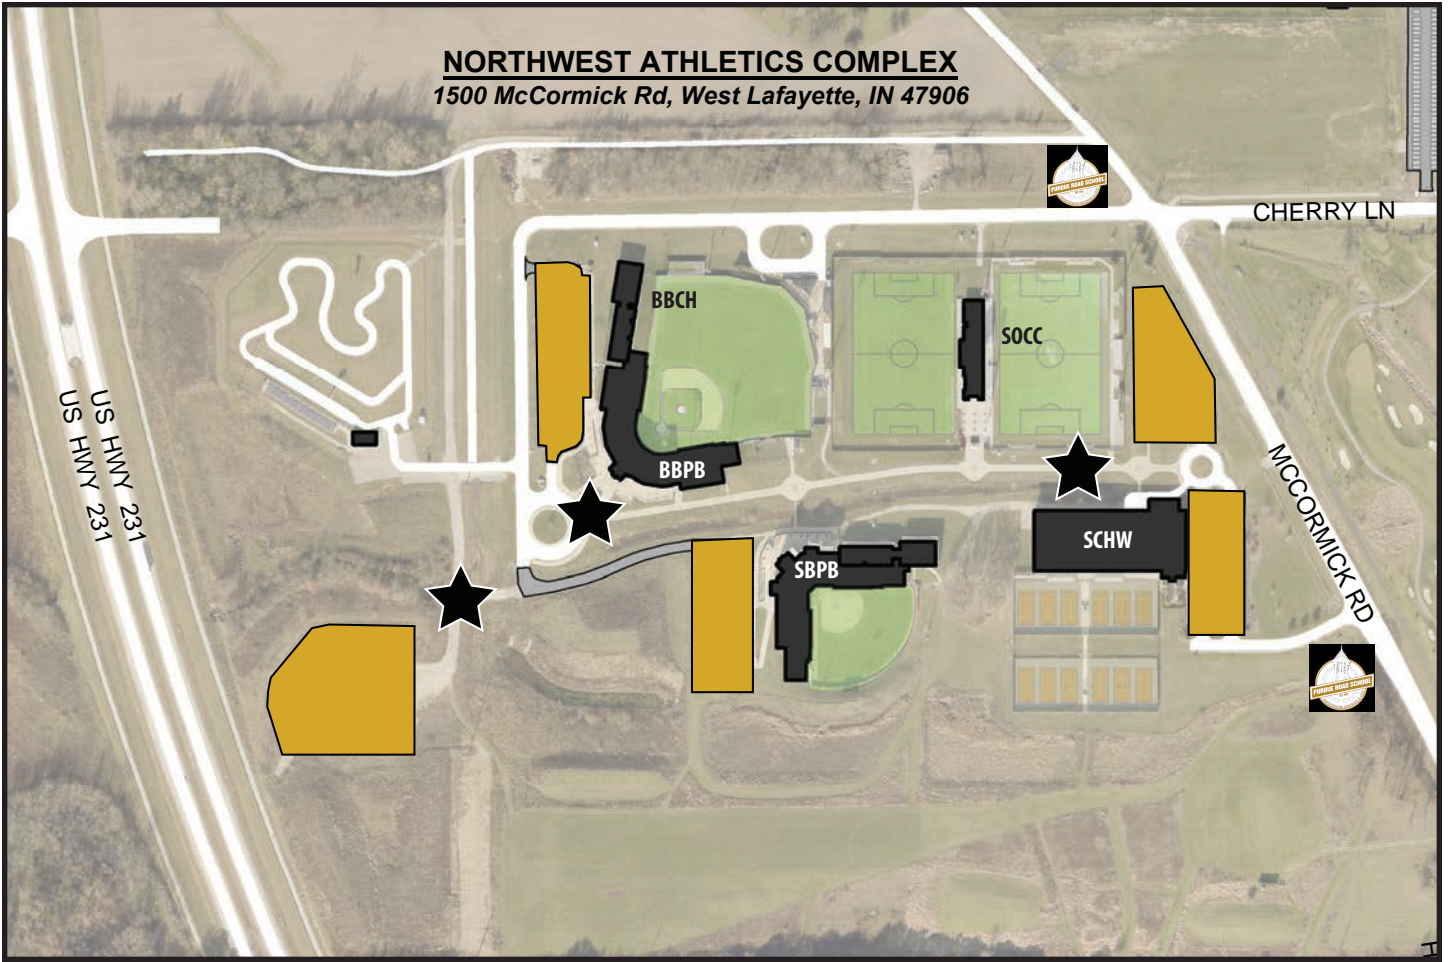

NORTHWEST ATHLETICS COMPLEX
 1500 McCormick Rd, West Lafayette, IN 47906

Map Key:

Parking Locations

Entrance

Shuttle Drop Off / Pick Up

McCutcheon Parking Garage (PGMD)
 1301 3rd Street, West Lafayette, IN 47906