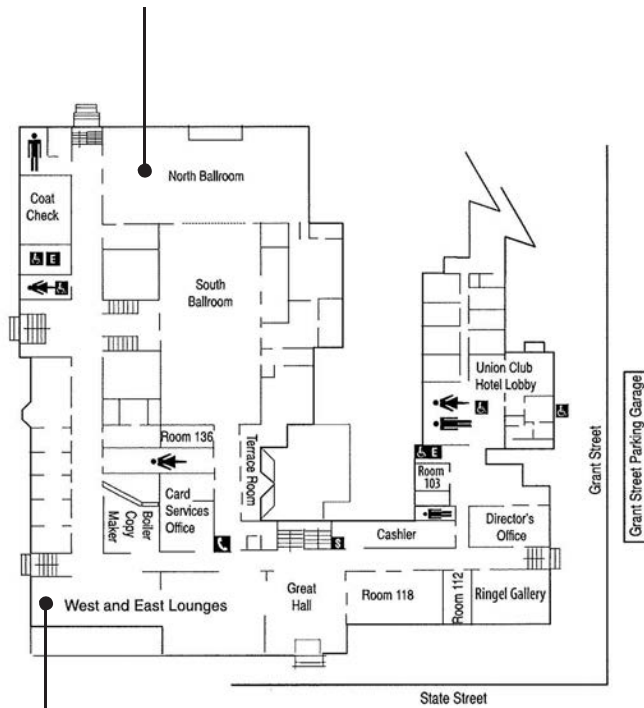

PURDUE MEMORIAL UNION

NORTH AND SOUTH BALLROOMS

Tues: Morning Coffee and Exhibitor Luncheon

Wed: Road School Luncheon

WEST AND EAST LOUNGES

Tues & Wed: Registration

Tues: Student Poster Area

STEWART CENTER

SECOND FLOOR

THIRD FLOOR