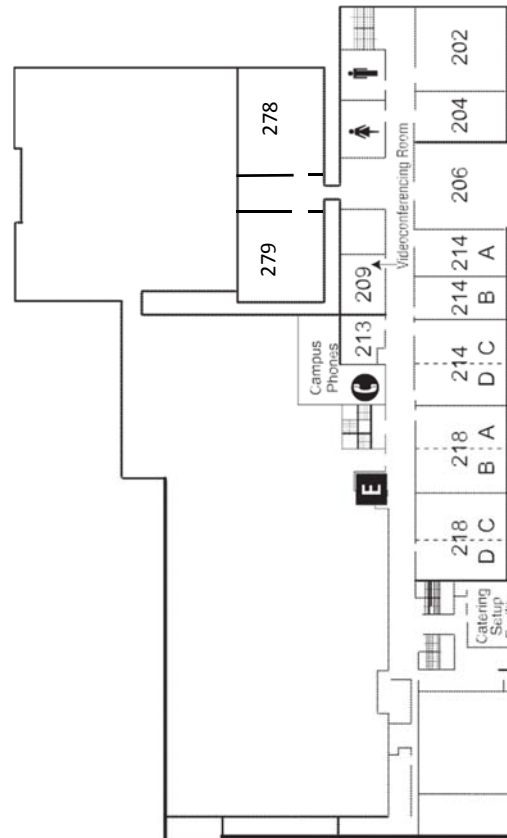

PURDUE MEMORIAL UNION

NORTH AND SOUTH BALLROOMS

Tues: Morning Coffee and Exhibitor Luncheon

Wed: Road School Luncheon

WEST AND EAST LOUNGES

Tues & Wed: Registration

Tues: Student Poster Area

STEWART CENTER

SECOND FLOOR

THIRD FLOOR